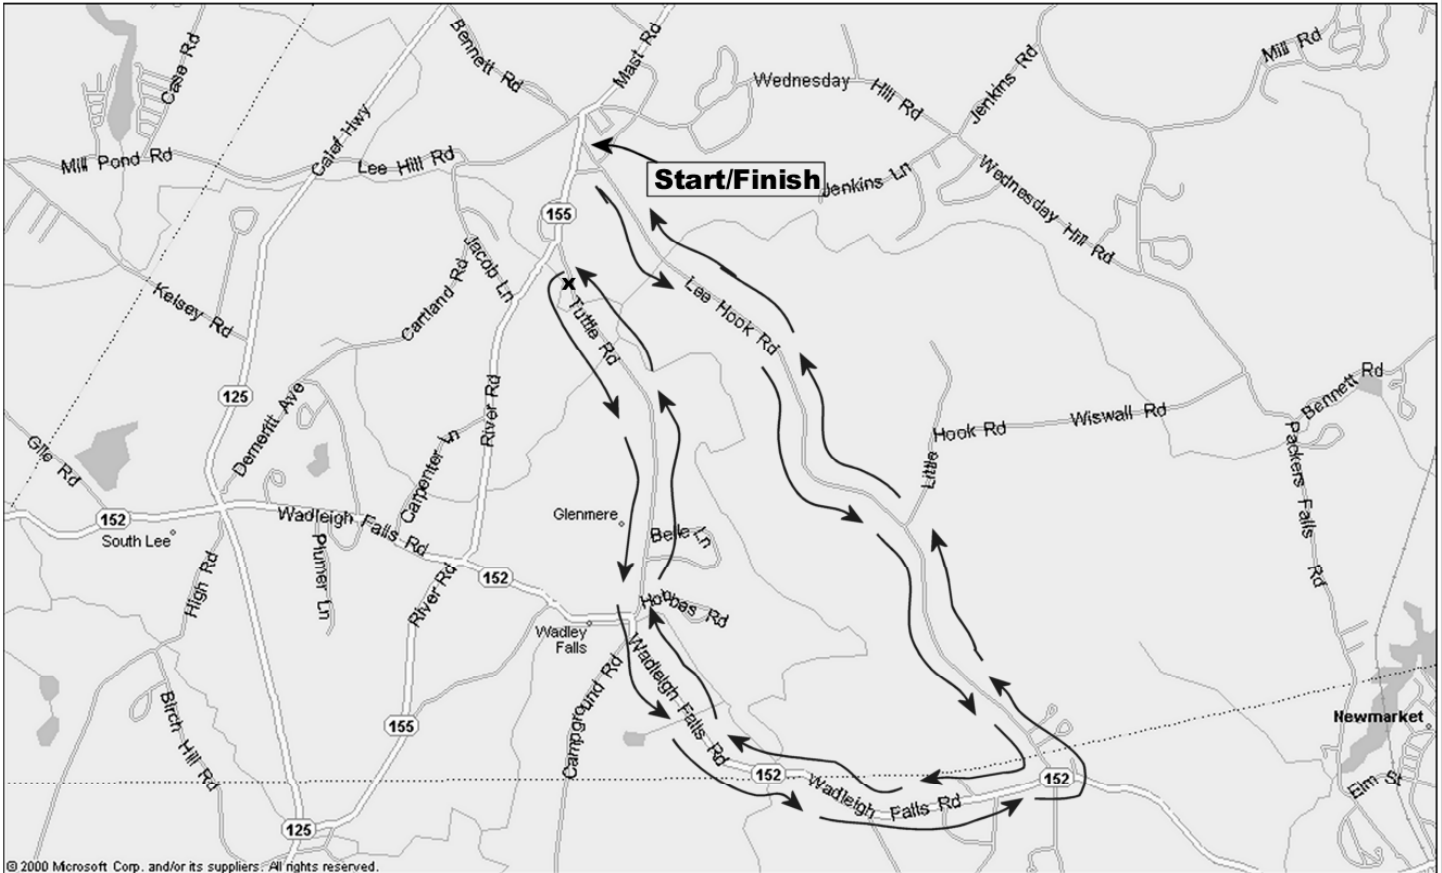

UNH Lee, NH Time Trial Course

Start: Lee Grange on Lee Hook Rd. Right off of Rt. 155.

Course: Lee Hook Rd to Rt152, right on Rt.152. Right on Tuttle Rd., turnaround close to end of Tuttle Rd., turn around close to end of Tuttle Rd., return down Tuttle Rd., left on Rt.152, left on Lee Hook Rd., Lee Hook Rd to the finish.

UNH Lee, NH Time Trial Course - 15 miles