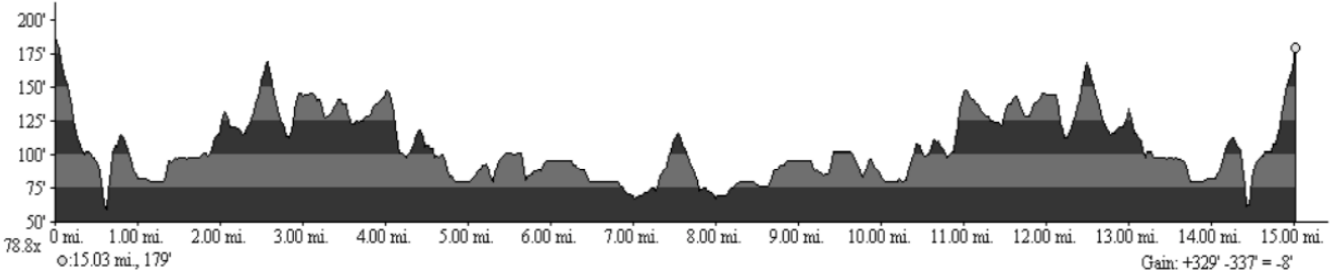

UNH Lee, NH Time Trial Course - 15 miles

Printed from TOPO! ©2001 National Geographic Holdings (www.topo.com)