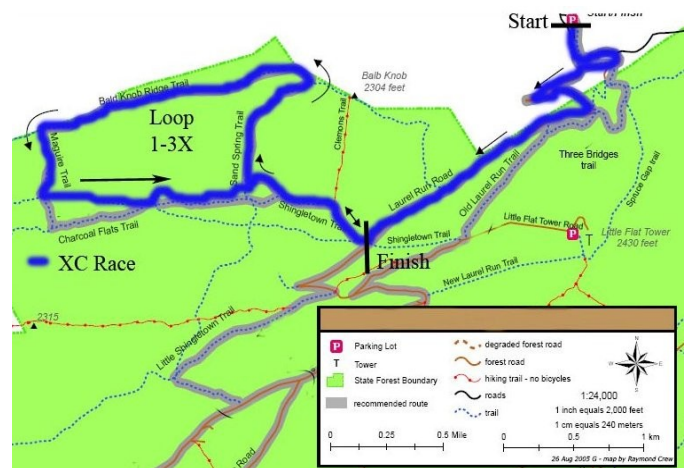

DAY-OF REGISTRATION ONLY!

$13 per event, no late fees

Registration begins on site at 8 am each day

Men's A, B, C and Women's A and B categories for all events!

Saturday and Sunday Downhill events run as 2 separate races---2 chances to win!

Trailhead at: 40.76568N, -77.75668W.
From State College, head east on US 322
~7m. Turn right on Bear Meadows Rd.
Head south ~1.5m to parking.

ECCC Team and Individual Championship Points awarded in all events. NORBA permit pending.
USA cycling collegiate membership required.
One-day licenses available on site.